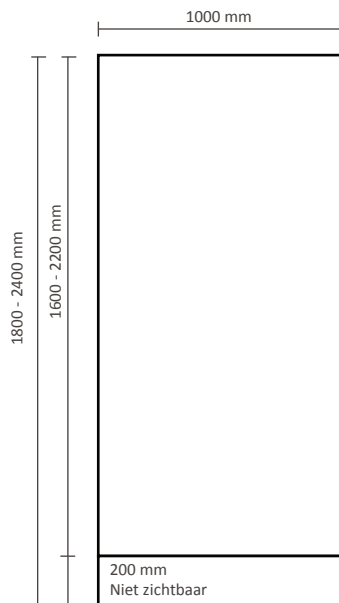

Roll-Banner Premium

Grafische specificaties

85x160-220cm (RBP085)

100x160-220cm (RBP100)

120x160-220cm (RBP120)

150x160-220cm (RBP150)