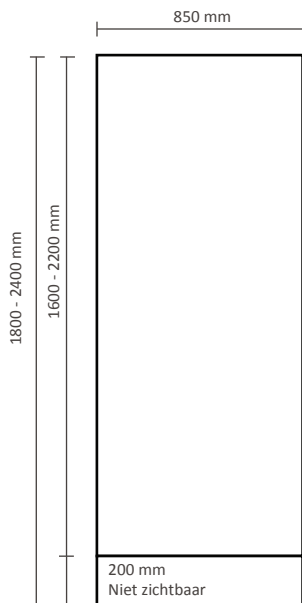

Roll-Banner Premium

Grafische specificaties

85x160-220cm (RBP085)

100x160-220cm (RBP100)

120x160-220cm (RBP120)

150x160-220cm (RBP150)