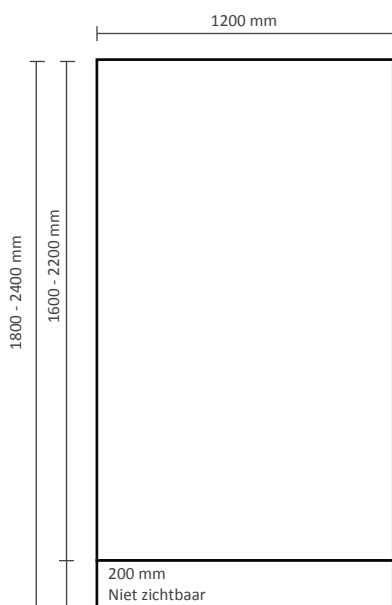

Roll-Banner Premium

Grafische specificaties

85x160-220cm (RBP085)

100x160-220cm (RBP100)

120x160-220cm (RBP120)

150x160-220cm (RBP150)